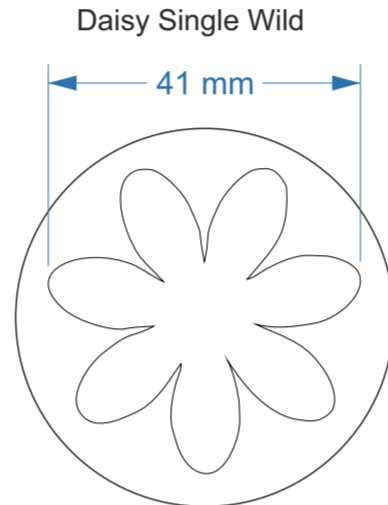

Sponge-Its Flowers

Laser cut sponges designed by RACHEL BYASS

Sizes below show the design on a 50mm diameter sponge and note the optional sizes with the main ones in red

Available in sponge diameter:
38mm 50mm 77mm 102mm
113 55

Available in sponge diameter:
 38mm 50mm **77mm** 102mm
56

Available in sponge diameter:
38mm 50mm 77mm 102mm
57 121

Available in sponge diameter:
 38mm 50mm 77mm **102mm**
58

Available in sponge diameter:
38mm 50mm 77mm 102mm
59 60 61

Available in sponge diameter:
 38mm 50mm **77mm 102mm**
62 68

Available in sponge diameter:
 38mm 50mm **77mm** 102mm
63

Available in sponge diameter:
 38mm 50mm **77mm** 102mm
64

Available in sponge diameter:
38mm 50mm 77mm 102mm
65 66 67

Available in sponge diameter:
 38mm **50mm 77mm** 102mm
70 69

Available in sponge diameter:
38mm 50mm 77mm 102mm
131

Sponge-Its Birds

Laser cut sponges designed by RACHEL BYASS

Sizes below show the design on a 50mm diameter sponge and note the optional sizes with the main ones in red