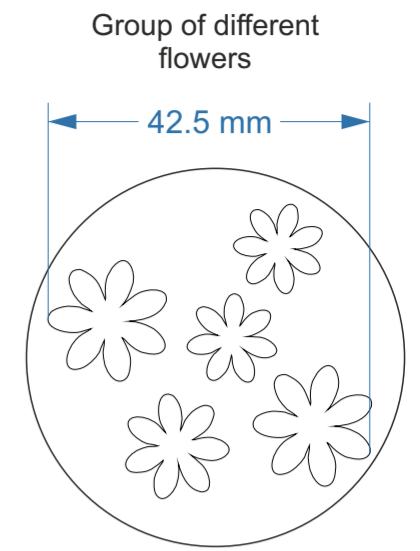

Available in sponge diameter:
38mm **50mm** **77mm** 102mm
50 **49**

Available in sponge diameter:
38mm **50mm** **77mm** 102mm
52 **51**

Available in sponge diameter:
38mm **50mm** **77mm** 102mm
54 **53**

Sponge-Its Flowers

Laser cut sponges designed by RACHEL BYASS

Sizes below show the design on a 50mm diameter sponge and note the optional sizes with the main ones in red

Available in sponge diameter:
38mm 50mm 77mm 102mm
113 55

Available in sponge diameter:
 38mm 50mm **77mm** 102mm
56

Available in sponge diameter:
38mm 50mm 77mm 102mm
57 121

Available in sponge diameter:
 38mm 50mm 77mm **102mm**
58

Available in sponge diameter:
38mm 50mm 77mm 102mm
59 60 61

Available in sponge diameter:
 38mm 50mm **77mm 102mm**
62 68

Available in sponge diameter:
 38mm 50mm **77mm** 102mm
63

Available in sponge diameter:
 38mm 50mm **77mm** 102mm
64

Available in sponge diameter:
38mm 50mm 77mm 102mm
65 66 67