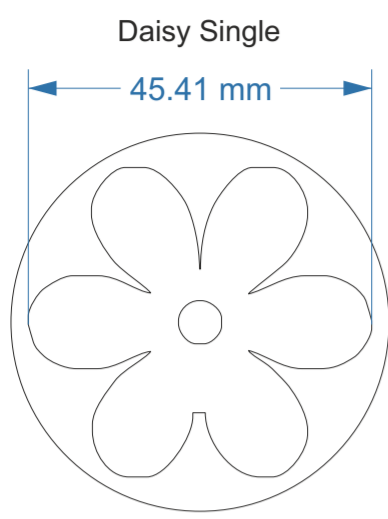

Available in sponge diameter:
38mm **50mm** **77mm** 102mm
44 **43**

Available in sponge diameter:
38mm 50mm 77mm **102mm**
45

Available in sponge diameter:
38mm **50mm** **77mm** **102mm**
48 **47** **46**

Available in sponge diameter:
38mm **50mm** **77mm** 102mm
50 **49**

Available in sponge diameter:
38mm **50mm** **77mm** 102mm
52 **51**

Available in sponge diameter:
38mm **50mm** **77mm** 102mm
54 **53**

Sponge-Its Flowers

Laser cut sponges designed by RACHEL BYASS

Sizes below show the design on a 50mm diameter sponge and note the optional sizes with the main ones in red

Available in sponge diameter:
38mm 50mm 77mm 102mm
113 55

Available in sponge diameter:
 38mm 50mm **77mm** 102mm
56

Available in sponge diameter:
38mm 50mm 77mm 102mm
57 121

Available in sponge diameter:
 38mm 50mm 77mm **102mm**
58

Available in sponge diameter:
38mm 50mm 77mm 102mm
59 60 61