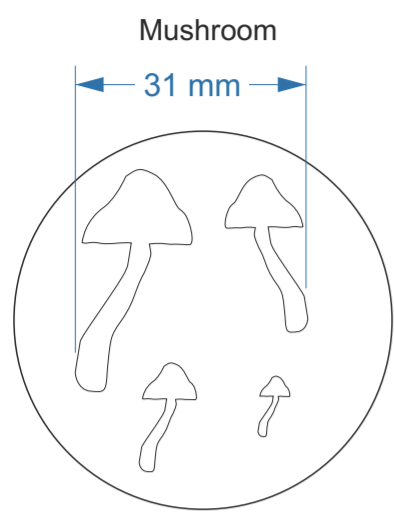

Available in sponge diameter:
 38mm 50mm 77mm **102mm**
 82

Available in sponge diameter:
 38mm **50mm 77mm** 102mm
 83 84

Available in sponge diameter:
38mm 50mm 77mm 102mm
 112 86 85

Available in sponge diameter:
 38mm 50mm **77mm** 102mm
 87

Available in sponge diameter:
 38mm 50mm **77mm** 102mm
 89

Sponge-Its sealife

Laser cut sponges designed by RACHEL BYASS

Sizes below show the design on a 50mm diameter sponge and note the optional sizes with the main ones in red

Sponge-Its Shapes

Laser cut sponges designed by RACHEL BYASS

Sizes below show the design on a 50mm diameter sponge and note the optional sizes with the main ones in red

<p>Spiral</p> 	<p>Small Star</p> 	<p>Tiny Star</p> 	<p>Crescent Moon with Stars</p> 	<p>Stars Shooting Cluster</p> 	<p>Heart offset</p> 
<p>Available in sponge diameter: 38mm 50mm 77mm 102mm 109 98 97</p>	<p>Available in sponge diameter: 38mm 50mm 77mm 102mm 99</p>	<p>Available in sponge diameter: 38mm 50mm 77mm 102mm 100</p>	<p>Available in sponge diameter: 38mm 50mm 77mm 102mm 101</p>	<p>Available in sponge diameter: 38mm 50mm 77mm 102mm 102</p>	<p>Available in sponge diameter: 38mm 50mm 77mm 102mm 104 103</p>
<p>Heart Traditional</p> 	<p>Hearts and Ribbons</p> 	<p>Heart group traditional different sizes</p> 	<p>Swirl</p> 	<p>Bone</p> 	<p>Paws</p> 
<p>Available in sponge diameter: 38mm 50mm 77mm 102mm 124 105</p>	<p>Available in sponge diameter: 38mm 50mm 77mm 102mm 106</p>	<p>Available in sponge diameter: 38mm 50mm 77mm 102mm 110</p>	<p>Available in sponge diameter: 38mm 50mm 77mm 102mm 123 122</p>	<p>Available in sponge diameter: 38mm 50mm 77mm 102mm 132</p>	<p>Available in sponge diameter: 38mm 50mm 77mm 102mm 133</p>

Sponge-Its Mystical

Laser cut sponges designed by RACHEL BYASS

Sizes below show the design on a 50mm diameter sponge and note the optional sizes with the main ones in red

Available in sponge diameter:
38mm 50mm 77mm **102mm**
134