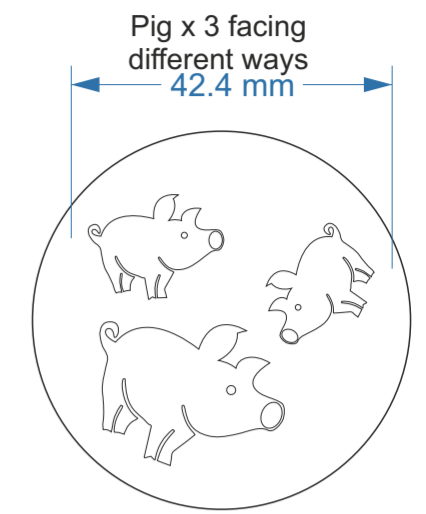

Sponge-Its Animals

Laser cut sponges designed by RACHEL BYASS

Sizes below show the design on a 50mm diameter sponge and note the optional sizes with the main ones in red

Available in sponge diameter:
38mm **50mm** 77mm 102mm
38

Available in sponge diameter:
38mm **50mm** 77mm 102mm
39

Available in sponge diameter:
38mm **50mm** 77mm 102mm
40

Available in sponge diameter:
38mm **50mm** 77mm 102mm
41

Available in sponge diameter:
38mm **50mm** 77mm 102mm
42

Available in sponge diameter:
38mm **50mm** **77mm** 102mm
44 **43**

Available in sponge diameter:
38mm 50mm 77mm **102mm**
45

Available in sponge diameter:
38mm **50mm** **77mm** **102mm**
48 **47** **46**