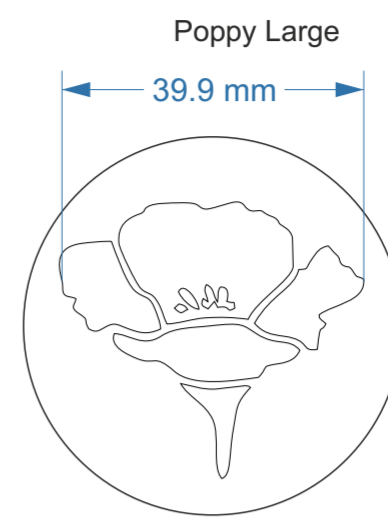

Available in sponge diameter:
38mm **50mm** **77mm** 102mm
50 **49**

Available in sponge diameter:
38mm **50mm** **77mm** 102mm
52 **51**

Available in sponge diameter:
38mm **50mm** **77mm** 102mm
54 **53**

Sponge-Its Flowers

Laser cut sponges designed by RACHEL BYASS

Sizes below show the design on a 50mm diameter sponge and note the optional sizes with the main ones in red

Available in sponge diameter:
38mm 50mm 77mm 102mm
113 55

Available in sponge diameter:
 38mm 50mm **77mm** 102mm
56

Available in sponge diameter:
38mm 50mm 77mm 102mm
57 121

Available in sponge diameter:
 38mm 50mm 77mm **102mm**
58

Available in sponge diameter:
38mm 50mm 77mm 102mm
59 60 61

Available in sponge diameter:
 38mm 50mm **77mm 102mm**
62 68

Available in sponge diameter:
 38mm 50mm **77mm** 102mm
63

Available in sponge diameter:
 38mm 50mm **77mm** 102mm
64

Available in sponge diameter:
38mm 50mm 77mm 102mm
65 66 67