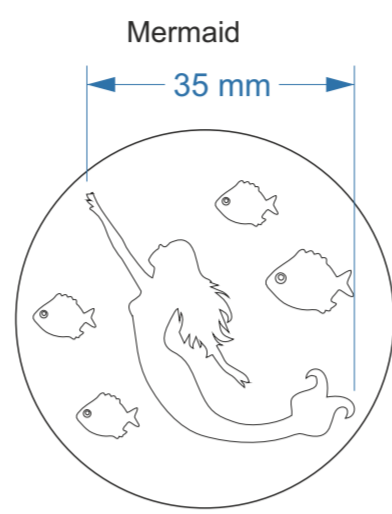

Available in sponge diameter:
 38mm 50mm **77mm** 102mm
 89

Sponge-Its sealife

Laser cut sponges designed by RACHEL BYASS

Sizes below show the design on a 50mm diameter sponge and note the optional sizes with the main ones in red

Sponge-Its Shapes

Laser cut sponges designed by RACHEL BYASS

Sizes below show the design on a 50mm diameter sponge and note the optional sizes with the main ones in red

<p>Spiral</p> 	<p>Small Star</p> 	<p>Tiny Star</p> 	<p>Crescent Moon with Stars</p> 	<p>Stars Shooting Cluster</p> 	<p>Heart offset</p> 
<p>Available in sponge diameter: 38mm 50mm 77mm 102mm 109 98 97</p>	<p>Available in sponge diameter: 38mm 50mm 77mm 102mm 99</p>	<p>Available in sponge diameter: 38mm 50mm 77mm 102mm 100</p>	<p>Available in sponge diameter: 38mm 50mm 77mm 102mm 101</p>	<p>Available in sponge diameter: 38mm 50mm 77mm 102mm 102</p>	<p>Available in sponge diameter: 38mm 50mm 77mm 102mm 104 103</p>
<p>Heart Traditional</p> 	<p>Hearts and Ribbons</p> 	<p>Heart group traditional different sizes</p> 	<p>Swirl</p> 	<p>Bone</p> 	<p>Paws</p> 
<p>Available in sponge diameter: 38mm 50mm 77mm 102mm 124 105</p>	<p>Available in sponge diameter: 38mm 50mm 77mm 102mm 106</p>	<p>Available in sponge diameter: 38mm 50mm 77mm 102mm 110</p>	<p>Available in sponge diameter: 38mm 50mm 77mm 102mm 123 122</p>	<p>Available in sponge diameter: 38mm 50mm 77mm 102mm 132</p>	<p>Available in sponge diameter: 38mm 50mm 77mm 102mm 133</p>

Sponge-Its Mystical

Laser cut sponges designed by RACHEL BYASS

Sizes below show the design on a 50mm diameter sponge and note the optional sizes with the main ones in red

Available in sponge diameter:
38mm 50mm 77mm **102mm**
134

Available in sponge diameter:
38mm 50mm **77mm** **102mm**
135 **136**

Available in sponge diameter:
38mm 50mm **77mm** **102mm**
137 **136**

Available in sponge diameter:
38mm 50mm **77mm** **102mm**
139 **140**