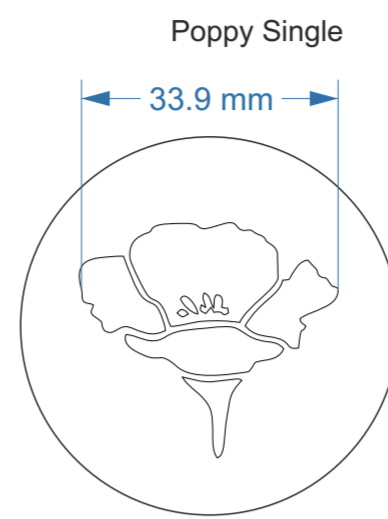

Available in sponge diameter:
38mm **50mm** **77mm** 102mm
50 **49**

Available in sponge diameter:
38mm **50mm** **77mm** 102mm
52 **51**

Available in sponge diameter:
38mm **50mm** **77mm** 102mm
54 **53**

Sponge-Its Flowers

Laser cut sponges designed by RACHEL BYASS

Sizes below show the design on a 50mm diameter sponge and note the optional sizes with the main ones in red

Available in sponge diameter:
38mm 50mm 77mm 102mm
113 55

Available in sponge diameter:
 38mm 50mm **77mm** 102mm
56

Available in sponge diameter:
38mm 50mm 77mm 102mm
57 121

Available in sponge diameter:
 38mm 50mm 77mm **102mm**
58

Available in sponge diameter:
38mm 50mm 77mm 102mm
59 60 61

Available in sponge diameter:
 38mm 50mm **77mm 102mm**
62 68

Available in sponge diameter:
 38mm 50mm **77mm** 102mm
63

Available in sponge diameter:
 38mm 50mm **77mm** 102mm
64

Available in sponge diameter:
38mm 50mm 77mm 102mm
65 66 67