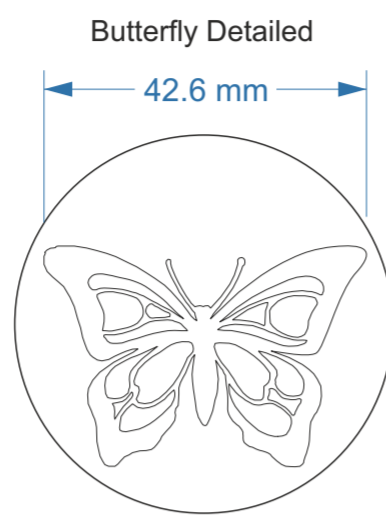

Available in sponge diameter:
38mm 50mm 77mm 102mm
28

Available in sponge diameter:
38mm 50mm 77mm 102mm
30 29

Available in sponge diameter:
38mm 50mm 77mm 102mm
27

Available in sponge diameter:
38mm 50mm 77mm 102mm
31

Sponge-Its Insects

Laser cut sponges designed by RACHEL BYASS

Sizes below show the design on a 50mm diameter sponge and note the optional sizes with the main ones in red

Available in sponge diameter:
38mm 50mm **77mm** 102mm
32

Available in sponge diameter:
38mm **50mm** 77mm 102mm
33

Available in sponge diameter:
38mm **50mm** 77mm 102mm
34

Available in sponge diameter:
38mm **50mm** 77mm 102mm
35

Available in sponge diameter:
38mm **50mm** **77mm** 102mm
37 **36**

Sponge-Its Animals

Laser cut sponges designed by RACHEL BYASS

Sizes below show the design on a 50mm diameter sponge and note the optional sizes with the main ones in red

Available in sponge diameter:
38mm **50mm** 77mm 102mm
38