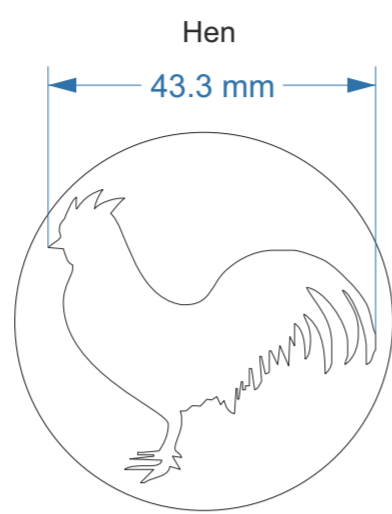

Sponge-Its Insects

Laser cut sponges designed by RACHEL BYASS

Sizes below show the design on a 50mm diameter sponge and note the optional sizes with the main ones in red

Available in sponge diameter:
38mm 50mm **77mm** 102mm
32

Available in sponge diameter:
38mm **50mm** 77mm 102mm
33

Available in sponge diameter:
38mm **50mm** 77mm 102mm
34

Available in sponge diameter:
38mm **50mm** 77mm 102mm
35

Available in sponge diameter:
38mm **50mm** **77mm** 102mm
37 **36**

Sponge-Its Animals

Laser cut sponges designed by RACHEL BYASS

Sizes below show the design on a 50mm diameter sponge and note the optional sizes with the main ones in red

Available in sponge diameter:
38mm **50mm** 77mm 102mm
38

Available in sponge diameter:
38mm **50mm** 77mm 102mm
39

Available in sponge diameter:
38mm **50mm** 77mm 102mm
40

Available in sponge diameter:
38mm **50mm** 77mm 102mm
41

Available in sponge diameter:
38mm **50mm** 77mm 102mm
42