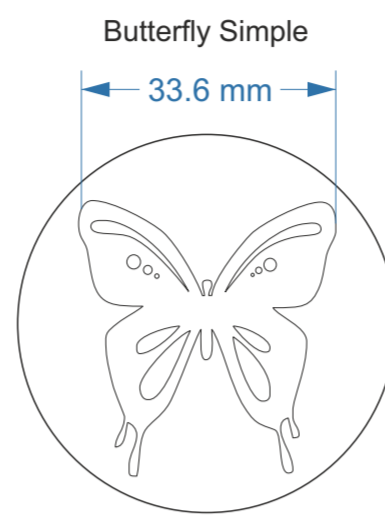

Available in sponge diameter:
38mm 50mm 77mm 102mm
28

Available in sponge diameter:
38mm 50mm 77mm 102mm
30 29

Available in sponge diameter:
38mm 50mm 77mm 102mm
27

Available in sponge diameter:
38mm 50mm 77mm 102mm
31

Sponge-Its Insects

Laser cut sponges designed by RACHEL BYASS

Sizes below show the design on a 50mm diameter sponge and note the optional sizes with the main ones in red

Available in sponge diameter:
38mm 50mm **77mm** 102mm
32

Available in sponge diameter:
38mm **50mm** 77mm 102mm
33

Available in sponge diameter:
38mm **50mm** 77mm 102mm
34

Available in sponge diameter:
38mm **50mm** 77mm 102mm
35

Available in sponge diameter:
38mm **50mm** **77mm** 102mm
37 **36**

Sponge-Its Animals

Laser cut sponges designed by RACHEL BYASS

Sizes below show the design on a 50mm diameter sponge and note the optional sizes with the main ones in red

Available in sponge diameter:
38mm **50mm** 77mm 102mm
38