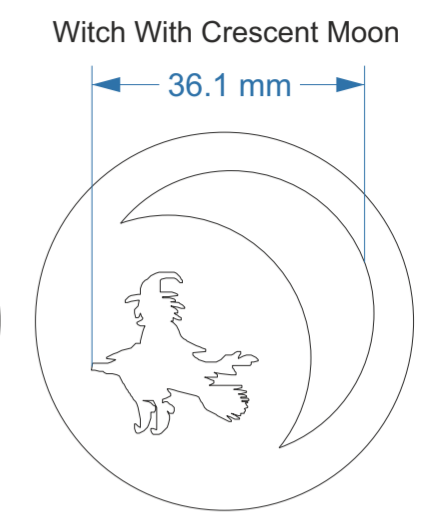

Available in sponge diameter:
38mm **50mm** 77mm 102mm
119 19

Sponge-Its Halloween

Laser cut sponges designed by RACHEL BYASS

Sizes below show the design on a 50mm diameter sponge and note the optional sizes with the main ones in red

Available in sponge diameter:
38mm 50mm 77mm 102mm
130 21 20

Available in sponge diameter:
38mm 50mm 77mm 102mm
120

Available in sponge diameter:
38mm 50mm 77mm 102mm
23 22

Available in sponge diameter:
38mm 50mm 77mm 102mm
24 25 26

Available in sponge diameter:
38mm 50mm 77mm 102mm
28

Available in sponge diameter:
38mm 50mm 77mm 102mm
30 29

Available in sponge diameter:
38mm 50mm 77mm 102mm
27

Available in sponge diameter:
38mm 50mm 77mm 102mm
31

Sizes below show the design on a 50mm diameter sponge and note the optional sizes with the main ones in red

Available in sponge diameter:
38mm 50mm 77mm 102mm
 114 88 75

Available in sponge diameter:
 38mm 50mm 77mm **102mm**
 76