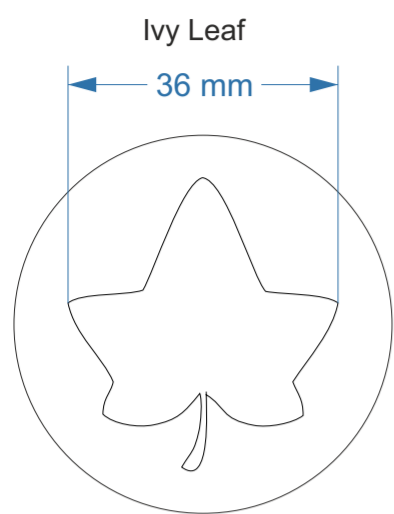

Available in sponge diameter:
 38mm 50mm **77mm 102mm**
62 68

Available in sponge diameter:
 38mm 50mm **77mm** 102mm
63

Available in sponge diameter:
 38mm 50mm **77mm** 102mm
64

Available in sponge diameter:
38mm 50mm 77mm 102mm
65 66 67

Available in sponge diameter:
 38mm **50mm 77mm** 102mm
70 69

Available in sponge diameter:
38mm 50mm 77mm 102mm
131

Sponge-Its Birds

Laser cut sponges designed by RACHEL BYASS

Sizes below show the design on a 50mm diameter sponge and note the optional sizes with the main ones in red

Available in sponge diameter:
38mm **50mm** **77mm** 102mm
71 **72**

Available in sponge diameter:
38mm **50mm** **77mm** 102mm
107 **74** **73**

Sponge-Its Leaves

Laser cut sponges designed by RACHEL BYASS

Sizes below show the design on a 50mm diameter sponge and note the optional sizes with the main ones in red

Available in sponge diameter:
38mm 50mm 77mm 102mm
 114 88 75

Available in sponge diameter:
 38mm 50mm 77mm **102mm**
 76