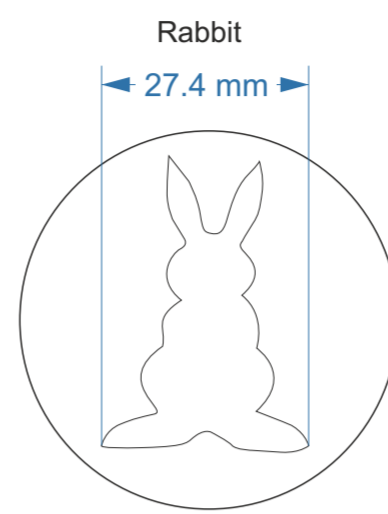

Sponge-Its Insects

Laser cut sponges designed by RACHEL BYASS

Sizes below show the design on a 50mm diameter sponge and note the optional sizes with the main ones in red

Available in sponge diameter:
38mm 50mm **77mm** 102mm
32

Available in sponge diameter:
38mm **50mm** 77mm 102mm
33

Available in sponge diameter:
38mm **50mm** 77mm 102mm
34

Available in sponge diameter:
38mm **50mm** 77mm 102mm
35

Available in sponge diameter:
38mm **50mm** **77mm** 102mm
37 **36**

Sponge-Its Animals

Laser cut sponges designed by RACHEL BYASS

Sizes below show the design on a 50mm diameter sponge and note the optional sizes with the main ones in red

Available in sponge diameter:
38mm **50mm** 77mm 102mm
38

Available in sponge diameter:
38mm **50mm** 77mm 102mm
39

Available in sponge diameter:
38mm **50mm** 77mm 102mm
40

Available in sponge diameter:
38mm **50mm** 77mm 102mm
41

Available in sponge diameter:
38mm **50mm** 77mm 102mm
42