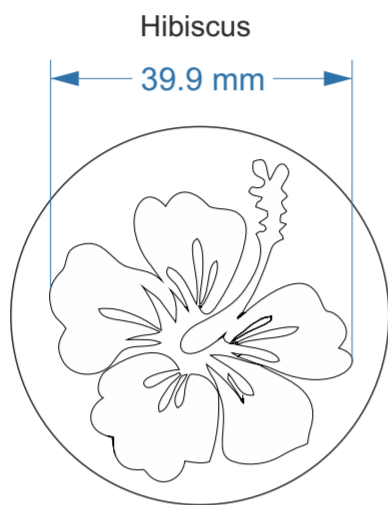

Available in sponge diameter:
38mm **50mm** **77mm** 102mm
50 **49**

Available in sponge diameter:
38mm **50mm** **77mm** 102mm
52 **51**

Available in sponge diameter:
38mm **50mm** **77mm** 102mm
54 **53**

Sponge-Its Flowers

Laser cut sponges designed by RACHEL BYASS

Sizes below show the design on a 50mm diameter sponge and note the optional sizes with the main ones in red

Available in sponge diameter:
38mm 50mm 77mm 102mm
113 55

Available in sponge diameter:
 38mm 50mm **77mm** 102mm
56

Available in sponge diameter:
38mm 50mm 77mm 102mm
57 121

Available in sponge diameter:
 38mm 50mm 77mm **102mm**
58

Available in sponge diameter:
38mm 50mm 77mm 102mm
59 60 61

Available in sponge diameter:
 38mm 50mm **77mm 102mm**
62 68

Available in sponge diameter:
 38mm 50mm **77mm** 102mm
63

Available in sponge diameter:
 38mm 50mm **77mm** 102mm
64

Available in sponge diameter:
38mm 50mm 77mm 102mm
65 66 67