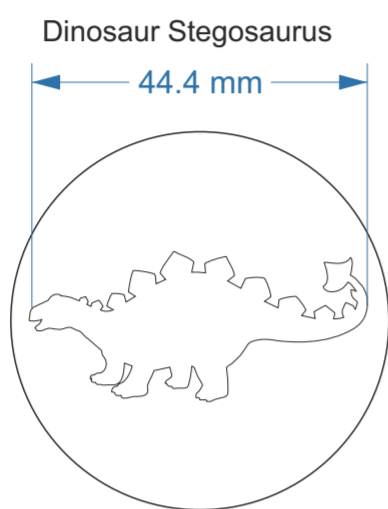

Sponge-Its Animals

Laser cut sponges designed by RACHEL BYASS

Sizes below show the design on a 50mm diameter sponge and note the optional sizes with the main ones in red

Available in sponge diameter:
38mm **50mm** 77mm 102mm
38

Available in sponge diameter:
38mm **50mm** 77mm 102mm
39

Available in sponge diameter:
38mm **50mm** 77mm 102mm
40

Available in sponge diameter:
38mm **50mm** 77mm 102mm
41

Available in sponge diameter:
38mm **50mm** 77mm 102mm
42

Available in sponge diameter:
38mm **50mm** **77mm** 102mm
44 **43**

Available in sponge diameter:
38mm 50mm 77mm **102mm**
45

Available in sponge diameter:
38mm **50mm** **77mm** **102mm**
48 **47** **46**