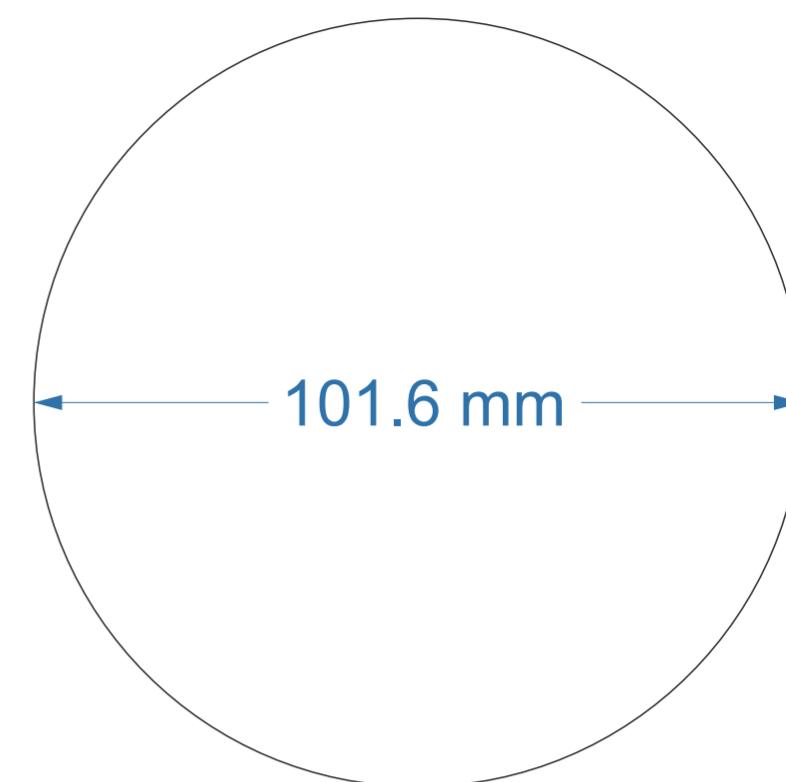

Sponge-Its Sizes

Laser cut sponges designed by RACHEL BYASS

38mm

50mm

77mm

102mm

Sponge-Its layouts

Single

Sizes below show the design on a 50mm diameter sponge and note the optional sizes with the main ones in red

Available in sponge diameter:
38mm **50mm** 77mm 102mm
115 126

Available in sponge diameter:
38mm **50mm** 77mm 102mm
2 1