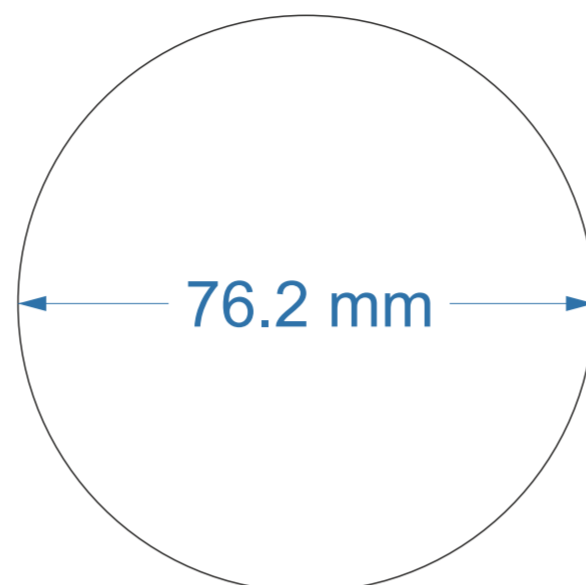

Sponge-Its Sizes

Laser cut sponges designed by RACHEL BYASS

38mm

50mm

77mm

102mm

Sponge-Its layouts

Single

Sizes below show the design on a 50mm diameter sponge and note the optional sizes with the main ones in red

Available in sponge diameter:
38mm **50mm** 77mm 102mm
115 126

Available in sponge diameter:
38mm **50mm** 77mm 102mm
2 1

Sizes below show the design on a 50mm diameter sponge and note the optional sizes with the main ones in red

Available in sponge diameter:
38mm 50mm 77mm 102mm
 114 88 75

Available in sponge diameter:
 38mm 50mm 77mm **102mm**
 76