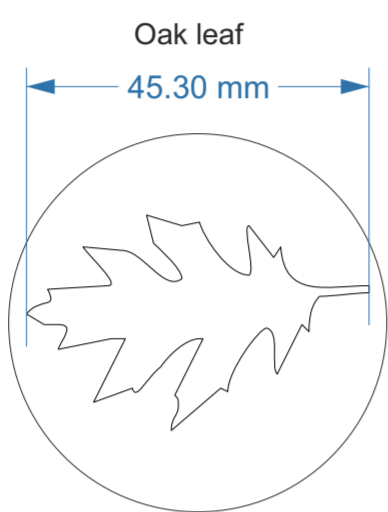

Available in sponge diameter:
38mm **50mm** **77mm** 102mm
71 **72**

Available in sponge diameter:
38mm **50mm** **77mm** 102mm
107 **74** **73**

Sponge-Its Leaves

Laser cut sponges designed by RACHEL BYASS

Sizes below show the design on a 50mm diameter sponge and note the optional sizes with the main ones in red

Available in sponge diameter:
38mm 50mm 77mm 102mm
 114 88 75

Available in sponge diameter:
 38mm 50mm 77mm **102mm**
 76

Available in sponge diameter:
 38mm **50mm** 77mm 102mm
 77

Available in sponge diameter:
 38mm **50mm** 77mm 102mm
 78

Available in sponge diameter:
 38mm **50mm** 77mm 102mm
 79

Available in sponge diameter:
38mm 50mm 77mm 102mm
 111 81 80

Available in sponge diameter:
 38mm 50mm 77mm **102mm**
 82

Available in sponge diameter:
 38mm **50mm 77mm** 102mm
 83 84

Available in sponge diameter:
38mm 50mm 77mm 102mm
 112 86 85

Available in sponge diameter:
 38mm 50mm **77mm** 102mm
 87