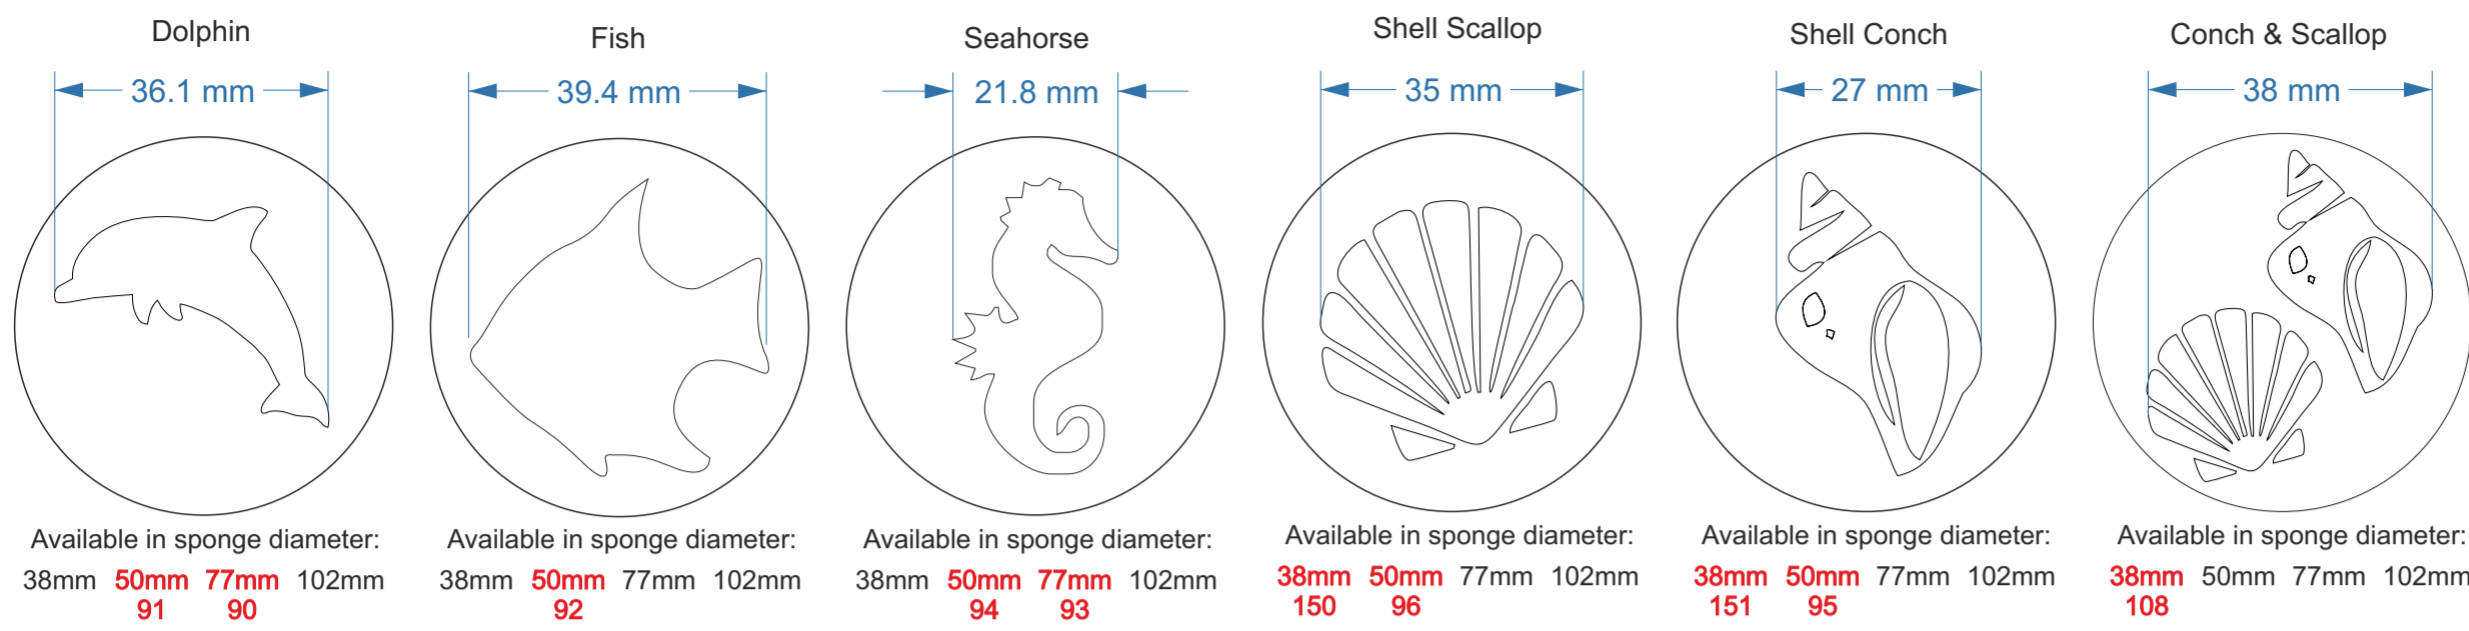

Sizes below show the design on a 50mm diameter sponge and note the optional sizes with the main ones in red

Available in sponge diameter:
38mm 50mm 77mm 102mm
 114 88 75

Available in sponge diameter:
 38mm 50mm 77mm **102mm**
 76

Available in sponge diameter:
 38mm **50mm** 77mm 102mm
 77

Available in sponge diameter:
 38mm **50mm** 77mm 102mm
 78

Available in sponge diameter:
 38mm **50mm** 77mm 102mm
 79

Available in sponge diameter:
38mm 50mm 77mm 102mm
 111 81 80

Available in sponge diameter:
 38mm 50mm 77mm **102mm**
 82

Available in sponge diameter:
 38mm **50mm 77mm** 102mm
 83 84

Available in sponge diameter:
38mm 50mm 77mm 102mm
 112 86 85

Available in sponge diameter:
 38mm 50mm **77mm** 102mm
 87

Available in sponge diameter:
 38mm 50mm **77mm** 102mm
 89

Sponge-Its sealife

Laser cut sponges designed by RACHEL BYASS

Sizes below show the design on a 50mm diameter sponge and note the optional sizes with the main ones in red