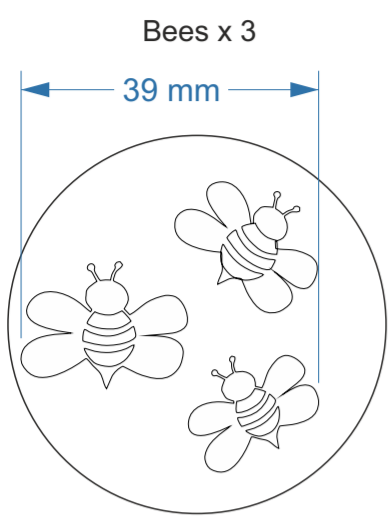

Available in sponge diameter:
38mm **50mm** 77mm 102mm
119 19

Sponge-Its Halloween

Laser cut sponges designed by RACHEL BYASS

Sizes below show the design on a 50mm diameter sponge and note the optional sizes with the main ones in red

Available in sponge diameter:
38mm 50mm 77mm 102mm
130 21 20

Available in sponge diameter:
38mm 50mm 77mm 102mm
120

Available in sponge diameter:
38mm 50mm 77mm 102mm
23 22

Available in sponge diameter:
38mm 50mm 77mm 102mm
24 25 26

Available in sponge diameter:
38mm 50mm 77mm 102mm
28

Available in sponge diameter:
38mm 50mm 77mm 102mm
30 29

Available in sponge diameter:
38mm 50mm 77mm 102mm
27

Available in sponge diameter:
38mm 50mm 77mm 102mm
31

Sponge-Its Insects

Laser cut sponges designed by RACHEL BYASS

Sizes below show the design on a 50mm diameter sponge and note the optional sizes with the main ones in red

Available in sponge diameter:
38mm 50mm **77mm** 102mm
32