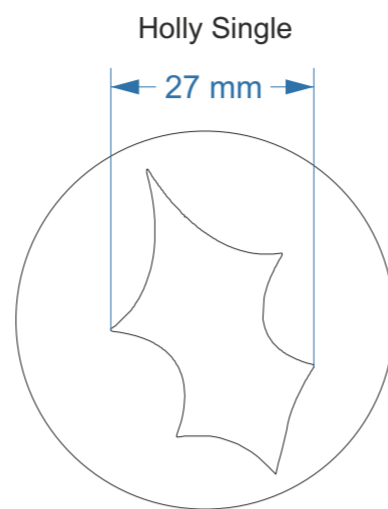

Double x 2

Triple have two shapes of different sizes

Triple x3

Triple have three shapes of different sizes

Quad x 4

Quad have four shapes of different sizes

Sponge-Its Christmas

Laser cut sponges designed by RACHEL BYASS

Sizes below show the design on a 50mm diameter sponge and note the optional sizes with the main ones in red

Available in sponge diameter:
38mm **50mm** 77mm 102mm
115 126

Available in sponge diameter:
38mm **50mm** 77mm 102mm
2 1

Available in sponge diameter:
38mm **50mm** **77mm** 102mm
116 4 3

Available in sponge diameter:
38mm **50mm** 77mm 102mm
5

Available in sponge diameter:
38mm **50mm** 77mm 102mm
125 117

Available in sponge diameter:
38mm **50mm** 77mm 102mm
118 6

Sizes below show the design on a 50mm diameter sponge and note the optional sizes with the main ones in red

Available in sponge diameter:
38mm 50mm 77mm 102mm
 114 88 75

Available in sponge diameter:
 38mm 50mm 77mm **102mm**
 76