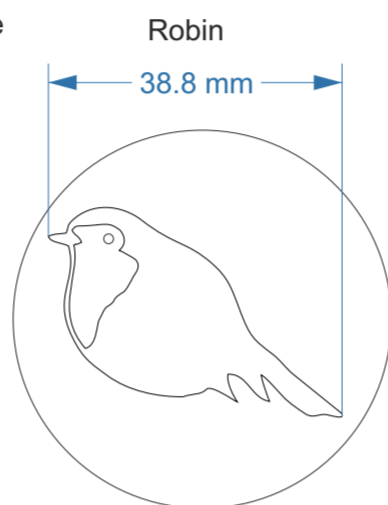

Available in sponge diameter:
38mm **50mm** **77mm** 102mm
116 4 3

Available in sponge diameter:
38mm **50mm** 77mm 102mm
5

Available in sponge diameter:
38mm **50mm** 77mm 102mm
125 117

Available in sponge diameter:
38mm **50mm** 77mm 102mm
118 6

Available in sponge diameter:
38mm 50mm **77mm** **102mm**
8 7

Available in sponge diameter:
38mm **50mm** 77mm 102mm
11 9

Available in sponge diameter:
38mm **50mm** 77mm 102mm
10

Available in sponge diameter:
38mm 50mm 77mm **102mm**
11 12

Available in sponge diameter:
38mm **50mm** **77mm** 102mm
14 13

Available in sponge diameter:
38mm 50mm 77mm **102mm**
15

Available in sponge diameter:
38mm **50mm** **77mm** 102mm
17 16

Available in sponge diameter:
38mm 50mm 77mm **102mm**
18

Available in sponge diameter:
38mm **50mm** 77mm 102mm
119 19

Sponge-Its Halloween

Laser cut sponges designed by RACHEL BYASS

Sizes below show the design on a 50mm diameter sponge and note the optional sizes with the main ones in red