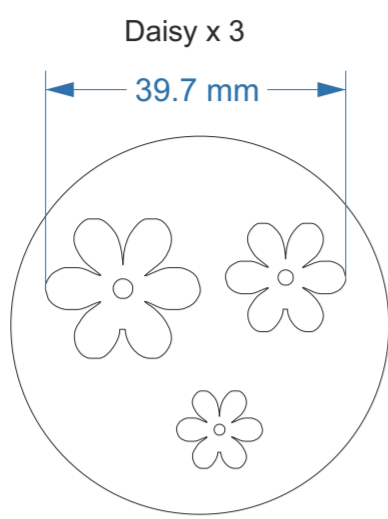

Available in sponge diameter:
38mm **50mm** 77mm 102mm
39

Available in sponge diameter:
38mm **50mm** 77mm 102mm
40

Available in sponge diameter:
38mm **50mm** 77mm 102mm
41

Available in sponge diameter:
38mm **50mm** 77mm 102mm
42

Available in sponge diameter:
38mm **50mm** **77mm** 102mm
44 **43**

Available in sponge diameter:
38mm 50mm 77mm **102mm**
45

Available in sponge diameter:
38mm **50mm** **77mm** **102mm**
48 **47** **46**

Available in sponge diameter:
38mm **50mm** **77mm** 102mm
50 **49**

Available in sponge diameter:
38mm **50mm** **77mm** 102mm
52 **51**

Available in sponge diameter:
38mm **50mm** **77mm** 102mm
54 **53**

Sponge-Its Flowers

Laser cut sponges designed by RACHEL BYASS

Sizes below show the design on a 50mm diameter sponge and note the optional sizes with the main ones in red

Available in sponge diameter:
38mm 50mm 77mm 102mm
113 55