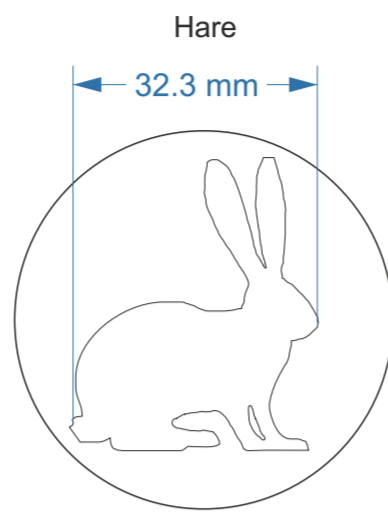

Sponge-Its Insects

Laser cut sponges designed by RACHEL BYASS

Sizes below show the design on a 50mm diameter sponge and note the optional sizes with the main ones in red

Available in sponge diameter:
38mm 50mm **77mm** 102mm
32

Available in sponge diameter:
38mm **50mm** 77mm 102mm
33

Available in sponge diameter:
38mm **50mm** 77mm 102mm
34

Available in sponge diameter:
38mm **50mm** 77mm 102mm
35

Available in sponge diameter:
38mm **50mm** **77mm** 102mm
37 **36**

Sponge-Its Animals

Laser cut sponges designed by RACHEL BYASS

Sizes below show the design on a 50mm diameter sponge and note the optional sizes with the main ones in red

Available in sponge diameter:
38mm **50mm** 77mm 102mm
38

Available in sponge diameter:
38mm **50mm** 77mm 102mm
39

Available in sponge diameter:
38mm **50mm** 77mm 102mm
40

Available in sponge diameter:
38mm **50mm** 77mm 102mm
41

Available in sponge diameter:
38mm **50mm** 77mm 102mm
42