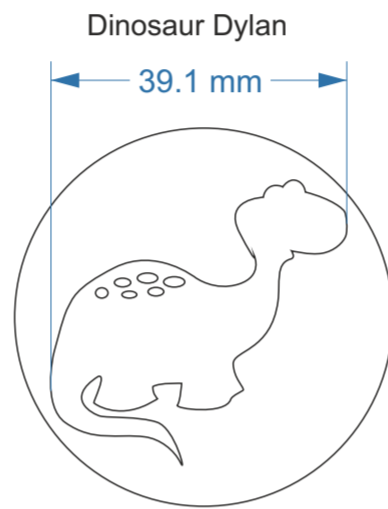

Sponge-Its Animals

Laser cut sponges designed by RACHEL BYASS

Sizes below show the design on a 50mm diameter sponge and note the optional sizes with the main ones in red

Available in sponge diameter:
38mm **50mm** 77mm 102mm
38

Available in sponge diameter:
38mm **50mm** 77mm 102mm
39

Available in sponge diameter:
38mm **50mm** 77mm 102mm
40

Available in sponge diameter:
38mm **50mm** 77mm 102mm
41

Available in sponge diameter:
38mm **50mm** 77mm 102mm
42

Available in sponge diameter:
38mm **50mm** **77mm** 102mm
44 **43**

Available in sponge diameter:
38mm 50mm 77mm **102mm**
45

Available in sponge diameter:
38mm **50mm** **77mm** **102mm**
48 **47** **46**

Available in sponge diameter:
38mm **50mm** **77mm** 102mm
50 **49**

Available in sponge diameter:
38mm **50mm** **77mm** 102mm
52 **51**

Available in sponge diameter:
38mm **50mm** **77mm** 102mm
54 **53**