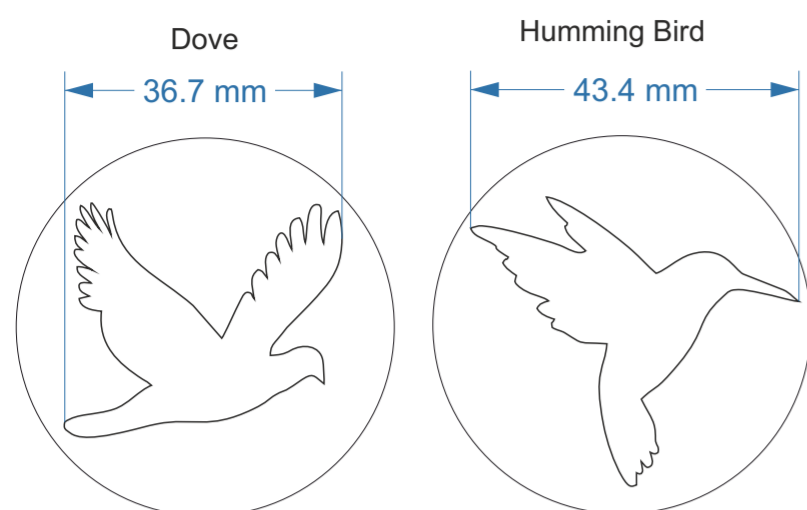

Available in sponge diameter:
 38mm 50mm **77mm 102mm**
62 68

Available in sponge diameter:
 38mm 50mm **77mm** 102mm
63

Available in sponge diameter:
 38mm 50mm **77mm** 102mm
64

Available in sponge diameter:
38mm 50mm 77mm 102mm
65 66 67

Available in sponge diameter:
 38mm **50mm 77mm** 102mm
70 69

Available in sponge diameter:
38mm 50mm 77mm 102mm
131

Sponge-Its Birds

Laser cut sponges designed by RACHEL BYASS

Sizes below show the design on a 50mm diameter sponge and note the optional sizes with the main ones in red

Available in sponge diameter:
38mm **50mm** **77mm** 102mm
71 **72**

Available in sponge diameter:
38mm **50mm** **77mm** 102mm
107 **74** **73**

Sponge-Its Leaves

Laser cut sponges designed by RACHEL BYASS

Sizes below show the design on a 50mm diameter sponge and note the optional sizes with the main ones in red

Available in sponge diameter:
38mm 50mm 77mm 102mm
 114 88 75

Available in sponge diameter:
 38mm 50mm 77mm **102mm**
 76