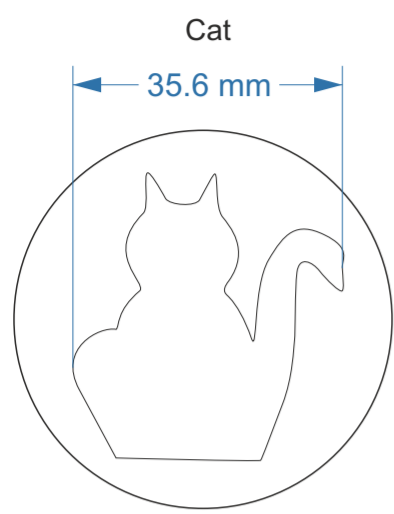

Sponge-Its Insects

Laser cut sponges designed by RACHEL BYASS

Sizes below show the design on a 50mm diameter sponge and note the optional sizes with the main ones in red

Available in sponge diameter:
38mm 50mm **77mm** 102mm
32

Available in sponge diameter:
38mm **50mm** 77mm 102mm
33

Available in sponge diameter:
38mm **50mm** 77mm 102mm
34

Available in sponge diameter:
38mm **50mm** 77mm 102mm
35

Available in sponge diameter:
38mm **50mm** **77mm** 102mm
37 **36**

Sponge-Its Animals

Laser cut sponges designed by RACHEL BYASS

Sizes below show the design on a 50mm diameter sponge and note the optional sizes with the main ones in red

Available in sponge diameter:
38mm **50mm** 77mm 102mm
38

Sizes below show the design on a 50mm diameter sponge and note the optional sizes with the main ones in red

Available in sponge diameter:
38mm 50mm 77mm 102mm
 114 88 75

Available in sponge diameter:
 38mm 50mm 77mm **102mm**
 76