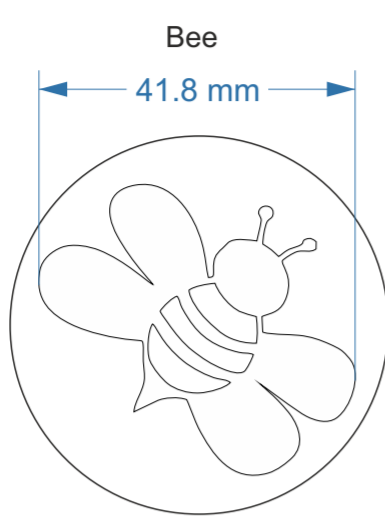

Available in sponge diameter:
38mm **50mm** 77mm 102mm
119 19

Sponge-Its Halloween

Laser cut sponges designed by RACHEL BYASS

Sizes below show the design on a 50mm diameter sponge and note the optional sizes with the main ones in red

Available in sponge diameter:
38mm 50mm 77mm 102mm
130 21 20

Available in sponge diameter:
38mm 50mm 77mm 102mm
120

Available in sponge diameter:
38mm 50mm 77mm 102mm
23 22

Available in sponge diameter:
38mm 50mm 77mm 102mm
24 25 26

Available in sponge diameter:
38mm 50mm 77mm 102mm
28

Available in sponge diameter:
38mm 50mm 77mm 102mm
30 29

Available in sponge diameter:
38mm 50mm 77mm 102mm
27

Available in sponge diameter:
38mm 50mm 77mm 102mm
31

Sponge-Its Insects

Laser cut sponges designed by RACHEL BYASS

Sizes below show the design on a 50mm diameter sponge and note the optional sizes with the main ones in red

Available in sponge diameter:
38mm 50mm **77mm** 102mm
32