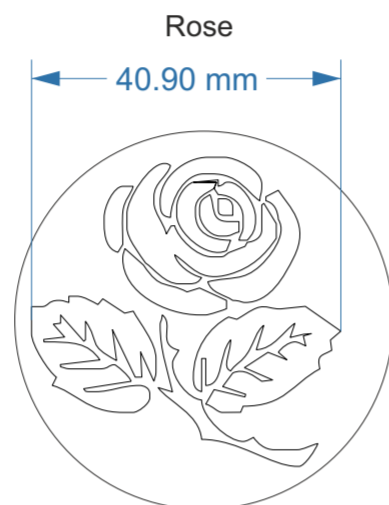

Sponge-Its Flowers

Laser cut sponges designed by RACHEL BYASS

Sizes below show the design on a 50mm diameter sponge and note the optional sizes with the main ones in red

Available in sponge diameter:
38mm 50mm 77mm 102mm
113 55

Available in sponge diameter:
 38mm 50mm **77mm** 102mm
56

Available in sponge diameter:
38mm 50mm 77mm 102mm
57 121

Available in sponge diameter:
 38mm 50mm 77mm **102mm**
58

Available in sponge diameter:
38mm 50mm 77mm 102mm
59 60 61

Available in sponge diameter:
 38mm 50mm **77mm 102mm**
62 68

Available in sponge diameter:
 38mm 50mm **77mm** 102mm
63

Available in sponge diameter:
 38mm 50mm **77mm** 102mm
64

Available in sponge diameter:
38mm 50mm 77mm 102mm
65 66 67

Available in sponge diameter:
 38mm **50mm 77mm** 102mm
70 69

Available in sponge diameter:
38mm 50mm 77mm 102mm
131

Sponge-Its Birds

Laser cut sponges designed by RACHEL BYASS

Sizes below show the design on a 50mm diameter sponge and note the optional sizes with the main ones in red