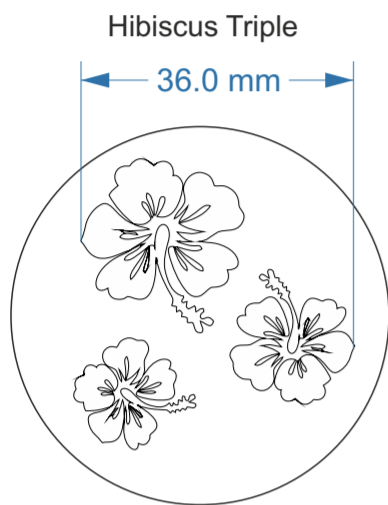

Available in sponge diameter:
38mm **50mm** **77mm** 102mm
50 **49**

Available in sponge diameter:
38mm **50mm** **77mm** 102mm
52 **51**

Available in sponge diameter:
38mm **50mm** **77mm** 102mm
54 **53**

Sponge-Its Flowers

Laser cut sponges designed by RACHEL BYASS

Sizes below show the design on a 50mm diameter sponge and note the optional sizes with the main ones in red

Available in sponge diameter:
38mm 50mm 77mm 102mm
113 55

Available in sponge diameter:
 38mm 50mm **77mm** 102mm
56

Available in sponge diameter:
38mm 50mm 77mm 102mm
57 121

Available in sponge diameter:
 38mm 50mm 77mm **102mm**
58

Available in sponge diameter:
38mm 50mm 77mm 102mm
59 60 61

Available in sponge diameter:
 38mm 50mm **77mm 102mm**
62 68

Available in sponge diameter:
 38mm 50mm **77mm** 102mm
63

Available in sponge diameter:
 38mm 50mm **77mm** 102mm
64

Available in sponge diameter:
38mm 50mm 77mm 102mm
65 66 67