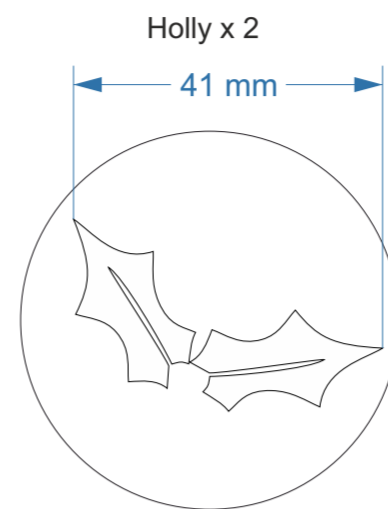

Sponge-Its Sizes

Laser cut sponges designed by RACHEL BYASS

38mm

50mm

77mm

102mm

Sponge-Its layouts

Single

Double x 2

Triple have two shapes of different sizes

Triple x3

Triple have three shapes of different sizes

Quad x 4

Quad have four shapes of different sizes

Sponge-Its Christmas

Laser cut sponges designed by RACHEL BYASS

Sizes below show the design on a 50mm diameter sponge and note the optional sizes with the main ones in red

Available in sponge diameter:
38mm **50mm** 77mm 102mm
115 126

Available in sponge diameter:
38mm **50mm** 77mm 102mm
2 1

Available in sponge diameter:
38mm **50mm** **77mm** 102mm
116 4 3

Available in sponge diameter:
38mm **50mm** 77mm 102mm
5

Available in sponge diameter:
38mm **50mm** 77mm 102mm
125 117

Available in sponge diameter:
38mm **50mm** 77mm 102mm
118 6