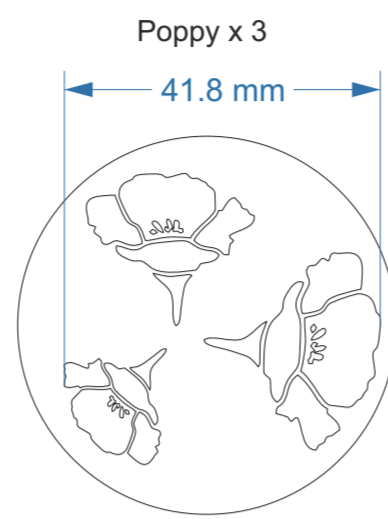

Available in sponge diameter:
38mm **50mm** **77mm** 102mm
50 **49**

Available in sponge diameter:
38mm **50mm** **77mm** 102mm
52 **51**

Available in sponge diameter:
38mm **50mm** **77mm** 102mm
54 **53**

Sponge-Its Flowers

Laser cut sponges designed by RACHEL BYASS

Sizes below show the design on a 50mm diameter sponge and note the optional sizes with the main ones in red

Available in sponge diameter:
38mm 50mm 77mm 102mm
113 55

Available in sponge diameter:
 38mm 50mm **77mm** 102mm
56

Available in sponge diameter:
38mm 50mm 77mm 102mm
57 121

Available in sponge diameter:
 38mm 50mm 77mm **102mm**
58

Available in sponge diameter:
38mm 50mm 77mm 102mm
59 60 61

Available in sponge diameter:
 38mm 50mm **77mm 102mm**
62 68

Available in sponge diameter:
 38mm 50mm **77mm** 102mm
63

Available in sponge diameter:
 38mm 50mm **77mm** 102mm
64

Available in sponge diameter:
38mm 50mm 77mm 102mm
65 66 67