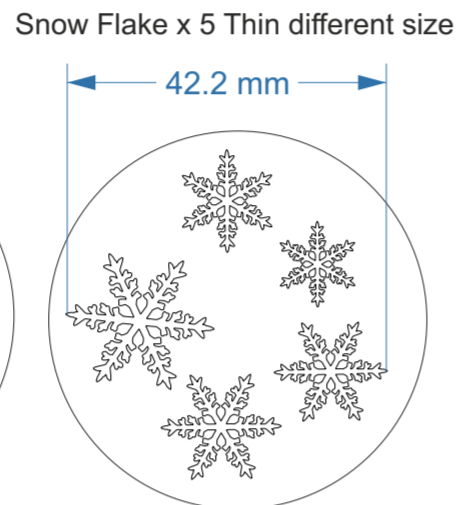

Sizes below show the design on a 50mm diameter sponge and note the optional sizes with the main ones in red

Available in sponge diameter:
38mm **50mm** 77mm 102mm
115 126

Available in sponge diameter:
38mm **50mm** 77mm 102mm
2 1

Available in sponge diameter:
38mm **50mm** **77mm** 102mm
116 4 3

Available in sponge diameter:
38mm **50mm** 77mm 102mm
5

Available in sponge diameter:
38mm **50mm** 77mm 102mm
125 117

Available in sponge diameter:
38mm **50mm** 77mm 102mm
118 6

Available in sponge diameter:
38mm 50mm **77mm** **102mm**
8 7

Available in sponge diameter:
38mm **50mm** 77mm 102mm
11 9

Available in sponge diameter:
38mm **50mm** 77mm 102mm
10

Available in sponge diameter:
38mm 50mm 77mm **102mm**
11 12