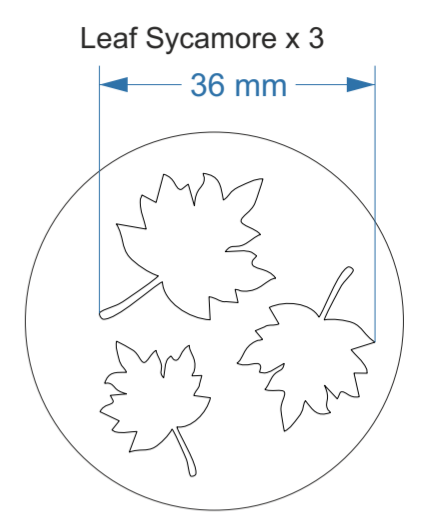

Sizes below show the design on a 50mm diameter sponge and note the optional sizes with the main ones in red

Available in sponge diameter:
38mm 50mm 77mm 102mm
 114 88 75

Available in sponge diameter:
 38mm 50mm 77mm **102mm**
 76

Available in sponge diameter:
 38mm **50mm** 77mm 102mm
 77

Available in sponge diameter:
 38mm **50mm** 77mm 102mm
 78

Available in sponge diameter:
 38mm **50mm** 77mm 102mm
 79

Available in sponge diameter:
38mm 50mm 77mm 102mm
 111 81 80

Available in sponge diameter:
 38mm 50mm 77mm **102mm**
 82

Available in sponge diameter:
 38mm **50mm 77mm** 102mm
 83 84

Available in sponge diameter:
38mm 50mm 77mm 102mm
 112 86 85

Available in sponge diameter:
 38mm 50mm **77mm** 102mm
 87